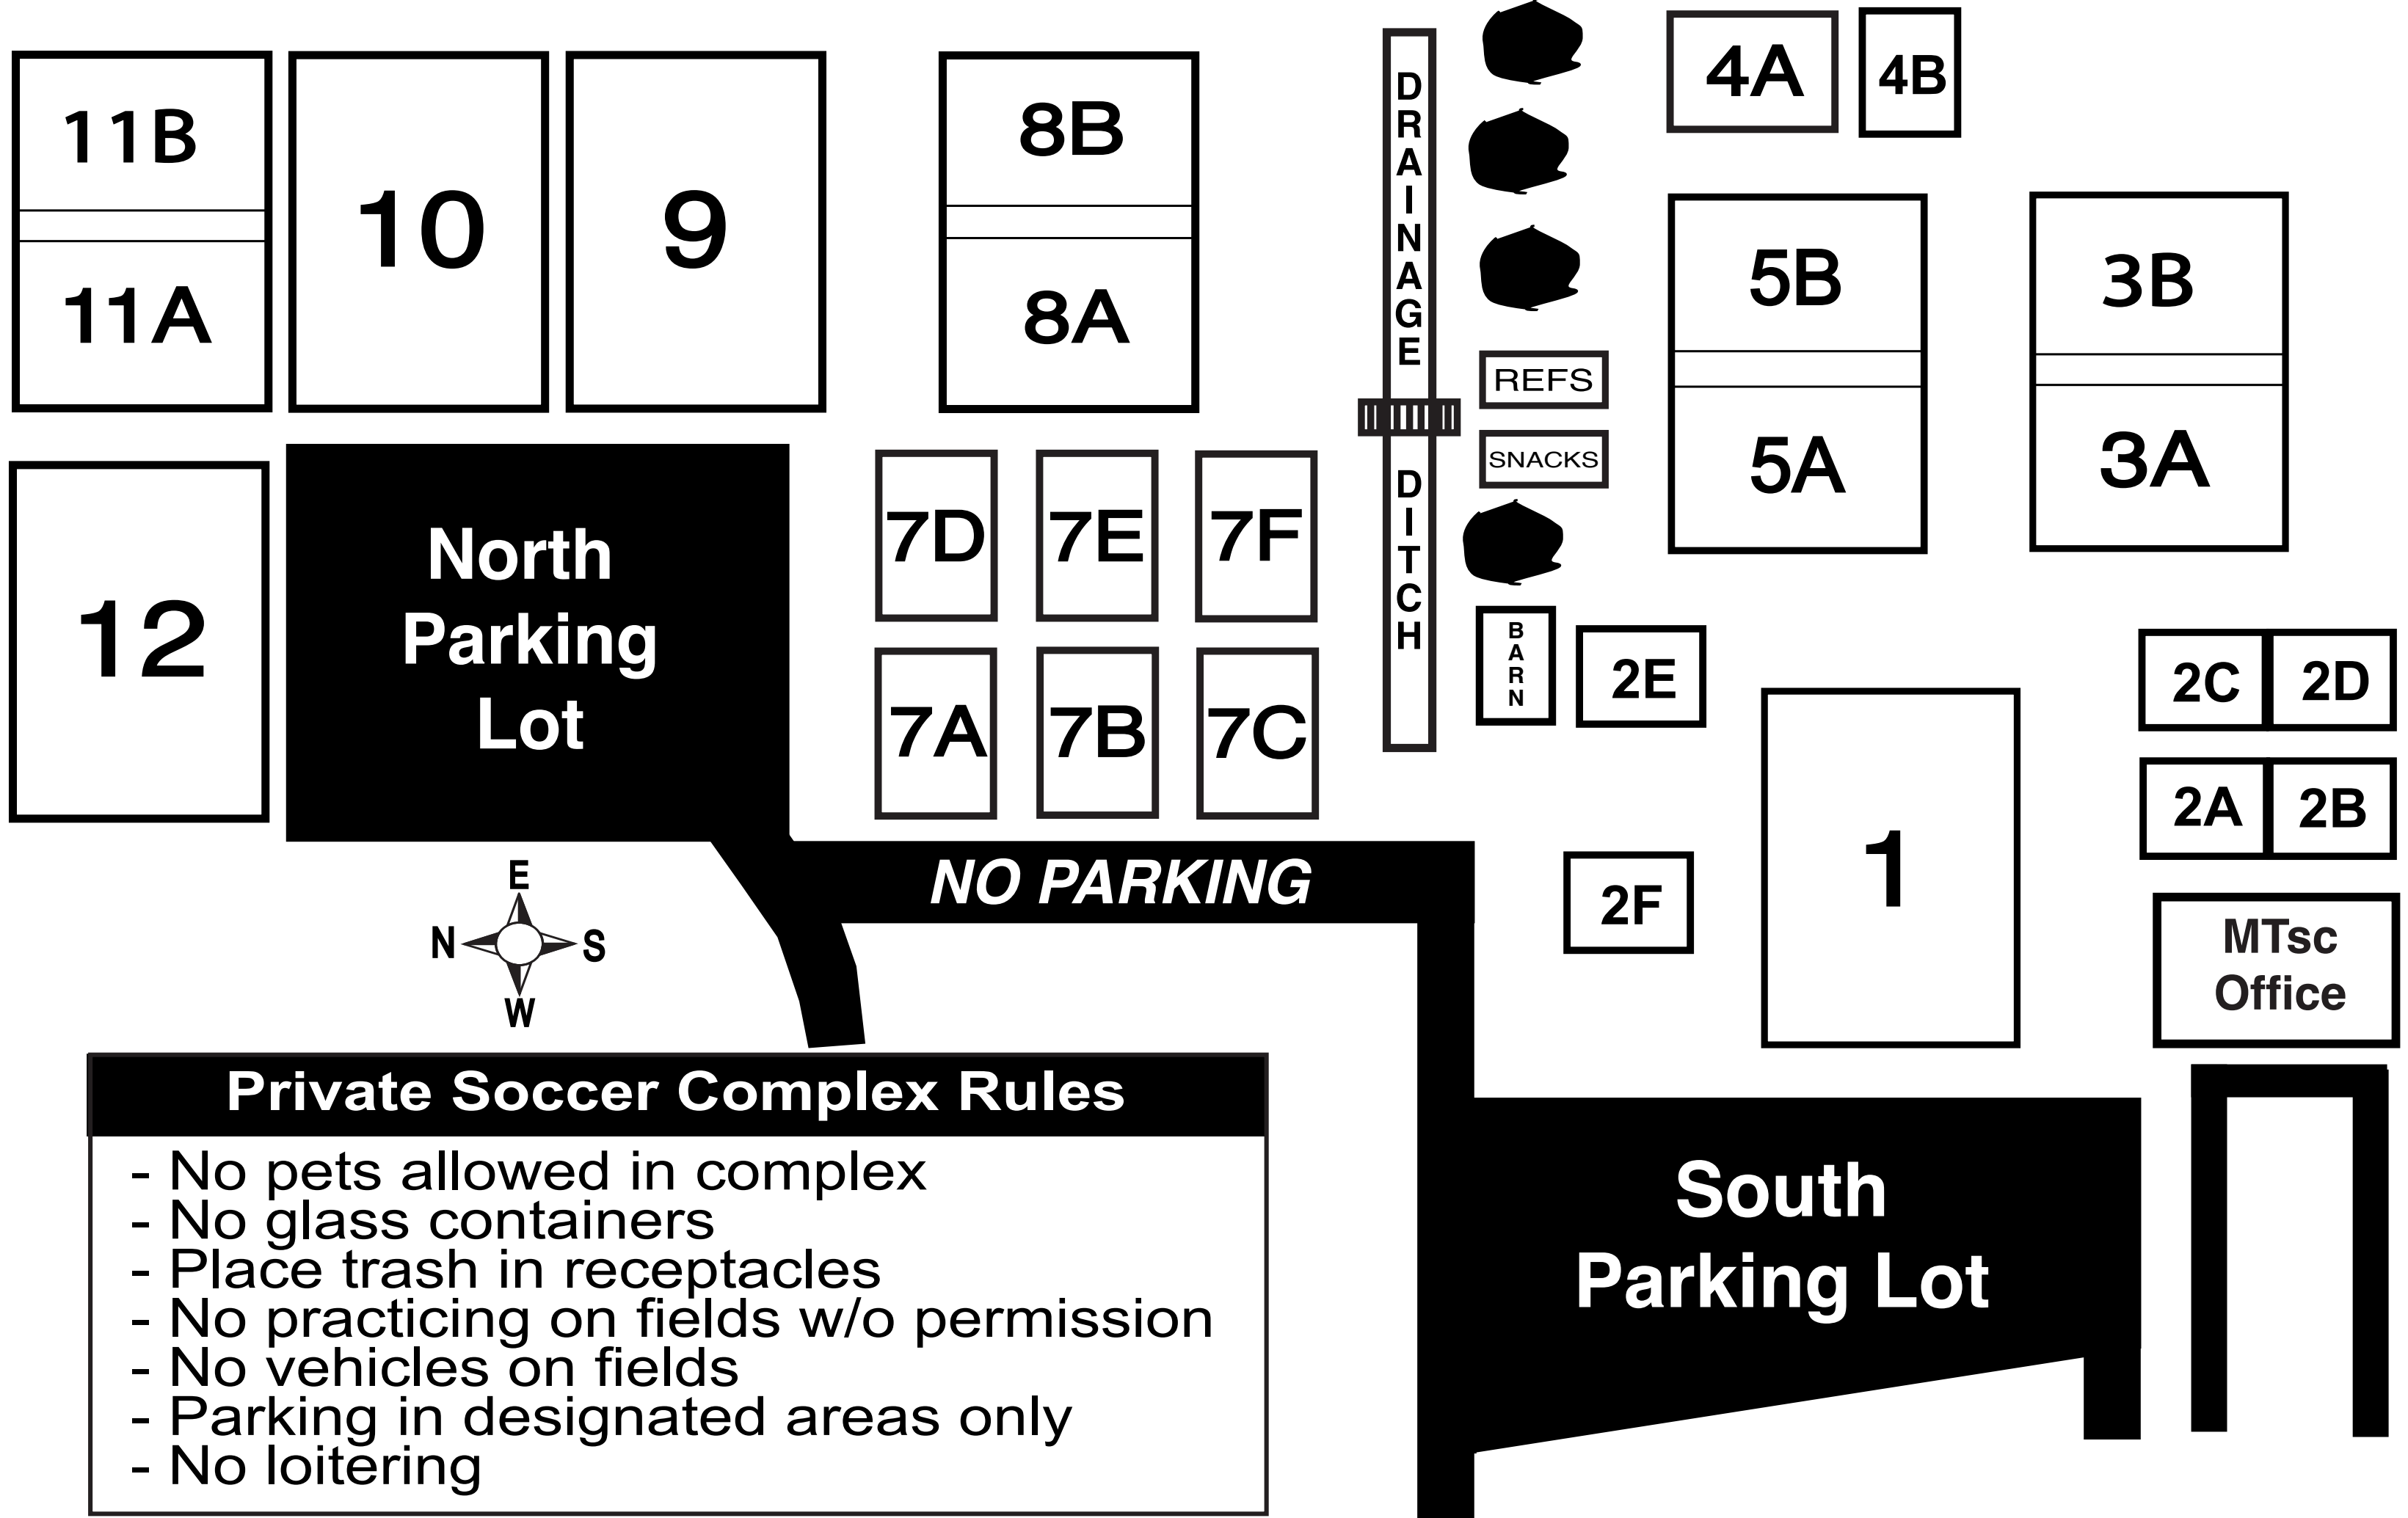

Field Map

Metro Tulsa Soccer Club

- Private Soccer Complex Rules**
- No pets allowed in complex
 - No glass containers
 - Place trash in receptacles
 - No practicing on fields w/o permission
 - No vehicles on fields
 - Parking in designated areas only
 - No loitering